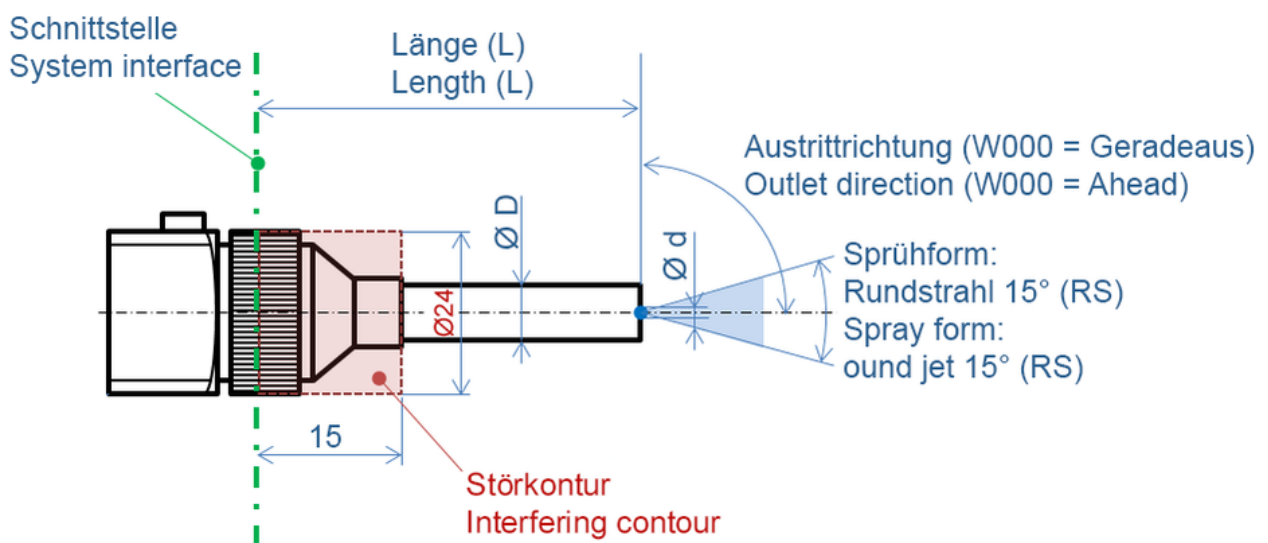

Spray Valves AXSPV

001067X

Model	DVL-NN1-Dxx-Lxxx-KLS-RS015
Construction Type	KLS (adhesive) Nozzle / not needle-sealing
Version	Round jet 15° / Straight ahead

Description

Nozzle extension DVL, not needle-sealing (NN1)

- Spray form: Round jet 15° (spraying straight ahead)
- For nozzle _ 1 mm
- Equipped with a KLS (adhesive) nozzle
- Choice with or without swirl nozzle (S) 45°

The nozzle extension DVL, not needle-sealing (NN1) have been specially developed for applications in which only very little space is available for installation in machines or robots, or where spraying must be carried out through or into very small openings.

This nozzle extension is placed on the nozzle of the spray valve instead of the air cap.

Selection of nozzle extension DVL-NN1 without swirl nozzle

Article-No.	Model	Nozzle outside diameter (D)	Nozzle length (L)	Outlet nozzle bore (d)
0010671	DVL-NN1-D04-L050-KLS-RS015-B01x0.5-W000-A000-S00	4 mm	50 mm	Ø 0.5 mm
0010672	DVL-NN1-D04-L075-KLS-RS015-B01x0.5-W000-A000-S00	4 mm	75 mm	Ø 0.5 mm
0010673	DVL-NN1-D04-L100-KLS-	4 mm	100 mm	Ø 0.5 mm
0010679	DVL-NN1-D06-L050-KLS-RS015-B01x0.5-W000-A000-S00	6 mm	50 mm	Ø 0.5 mm
0010680	DVL-NN1-D06-L075-KLS-RS015-B01x0.5-W000-A000-S00	6 mm	75 mm	Ø 0.5 mm
0010681	DVL-NN1-D06-L100-KLS-RS015-B01x0.5-W000-A000-S00	6 mm	100 mm	Ø 0.5 mm
0010699	DVL-NN1-D08-L050-KLS-RS015-B01x0.5-	8 mm	50 mm	Ø 0.5 mm

RS015-B01x0.5-
W000-A000-S45

0010703

DVL-NN1-D08-
L100-KLS-
RS015-B01x0.5-
W000-A000-S45

8 mm

100 mm

Ø 0.5 mm

Technical Data