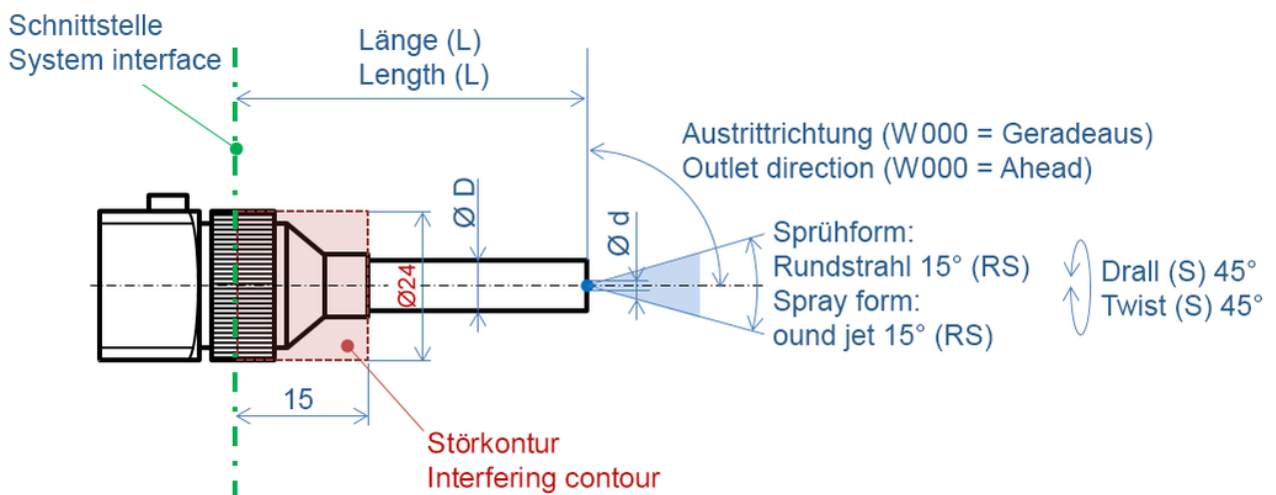

- Spray form: Round jet 15° (spraying straight ahead)
- For nozzle _ 1 mm
- Equipped with a KLS (adhesive) nozzle
- Choice with or without swirl nozzle (S) 45°

The nozzle extension DVL, not needle-sealing (NN1) have been specially developed for applications in which only very little space is available for installation in machines or robots, or where spraying must be carried out through or into very small openings.

This nozzle extension is placed on the nozzle of the spray valve instead of the air cap.

Selection of nozzle extension DVL-NN1 without swirl nozzle

Article-No.	Model	Nozzle outside diameter (D)	Nozzle length (L)	Outlet nozzle bore (d)
0010671	DVL-NN1-D04-L050-KLS-RS015-B01x0.5-W000-A000-S00	4 mm	50 mm	Ø 0.5 mm
0010672	DVL-NN1-D04-L075-KLS-RS015-B01x0.5-W000-A000-S00	4 mm	75 mm	Ø 0.5 mm
0010673	DVL-NN1-D04-L100-KLS-	4 mm	100 mm	Ø 0.5 mm
0010679	DVL-NN1-D06-L050-KLS-RS015-B01x0.5-W000-A000-S00	6 mm	50 mm	Ø 0.5 mm
0010680	DVL-NN1-D06-L075-KLS-RS015-B01x0.5-W000-A000-S00	6 mm	75 mm	Ø 0.5 mm
0010681	DVL-NN1-D06-L100-KLS-RS015-B01x0.5-W000-A000-S00	6 mm	100 mm	Ø 0.5 mm
0010699	DVL-NN1-D08-L050-KLS-RS015-B01x0.5-	8 mm	50 mm	Ø 0.5 mm

W000-A000-S00				
0009570	DVL-NN1-D08- L075-KLS- RS015-B01x0.5- W000-A000-S00	8 mm	75 mm	Ø 0.5 mm
0010700	DVL-NN1-D08- L100-KLS- RS015-B01x0.5- W000-A000-S00	8 mm	100 mm	Ø 0.5 mm

Selection of nozzle extension DVL-NN1 with swirl nozzle 45°